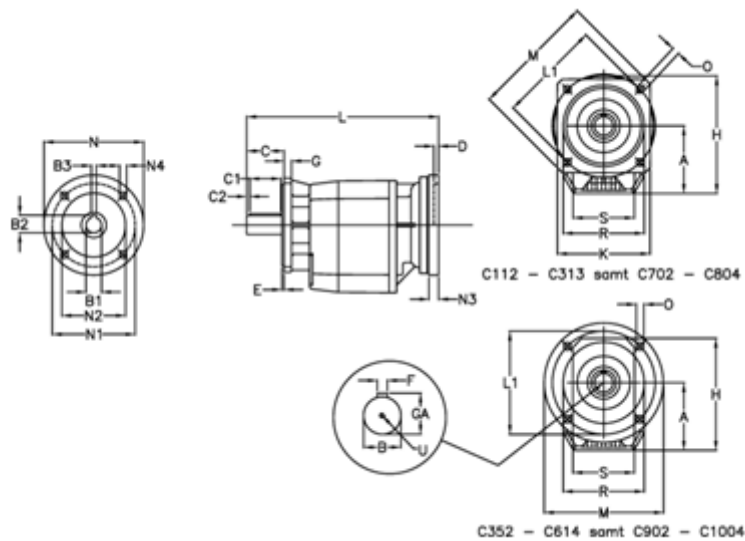

Article number: 40600708822435  
 Description: Helical gearbox  
 C703F-88,2-P90B5

## Measures

A = 208.0	D = 4.0	L1 = 300	R = 262
B = 60	E = 5	M = 350	S = 250
B1 = 24	F = 18	N = 200	U = M20x42
B2 = 27.3	G = 17	N1 = 165	
B3 = 8	GA = 64.0	N2 = 130	
C = 120	H = 358.0	N3 = 0	
C1 = 90	K = 300	N4 = M10x12	
C2 = 15	L = 473.0	O = 18.0	